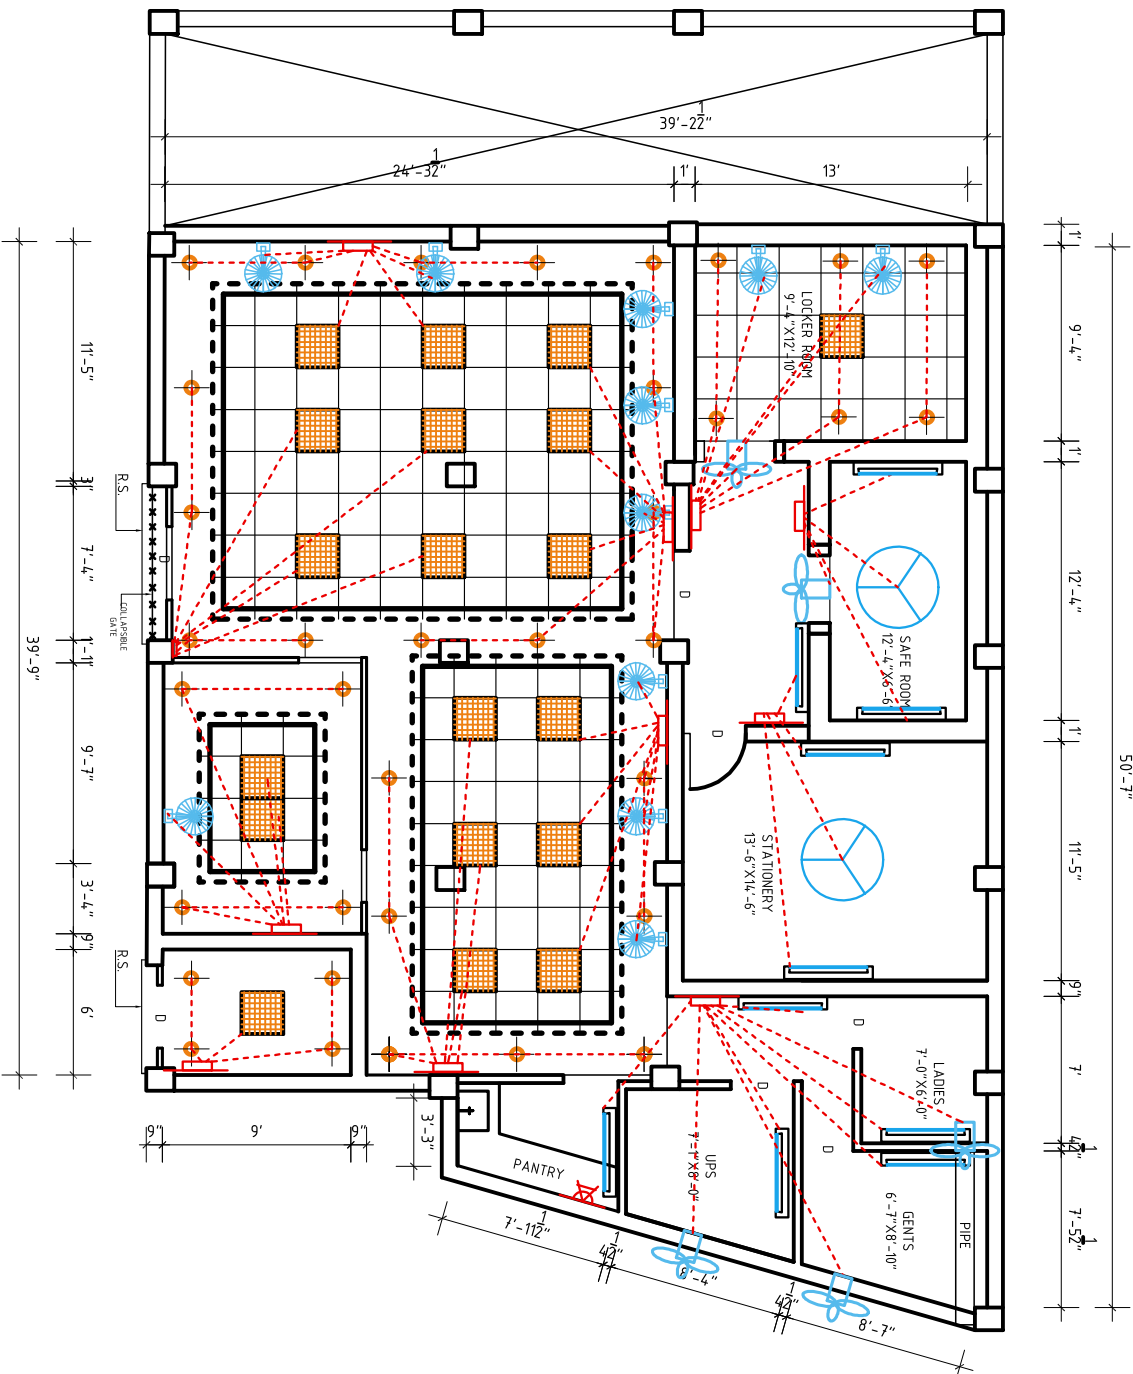

SBI AT REWALSAR

CARPET AREA = 1600 SQ.FT.

50'-7"

CIRCUIT WIRING DETAIL

GURDEV GROUP OF ARCHITECTS

Architects, Valuers, Planner, Interior & Ind. Designers
 S.C.O. - 1094-95 2nd Floor, Sector-22 B Chandigarh
 Ph.: 0172-5068450, Mobile: 9417008450